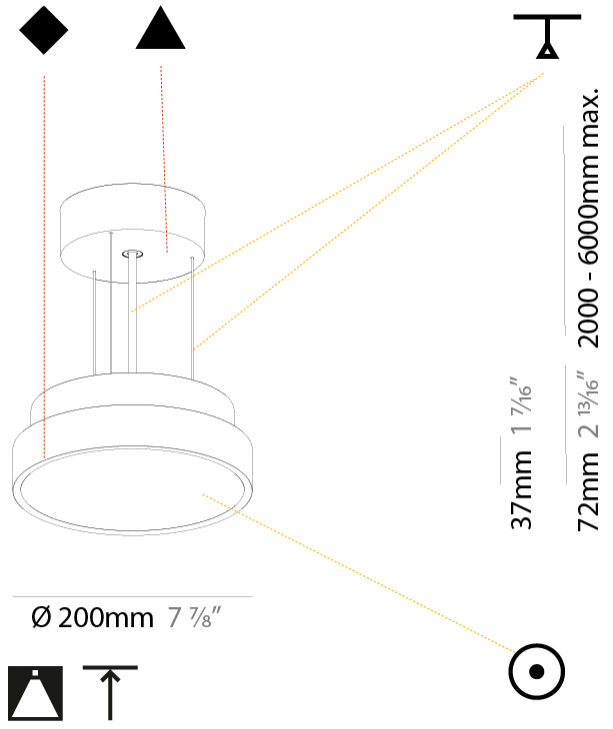

GENERAL

Series: Sign Diva
Subseries: Sign Diva
Partner: Prolicht
Division: Architectural
Installation: Suspension
Product Type: Pendant
Mounting Location: Ceiling
Light Distribution: Direct

PHYSICAL

Shape: Round
Diameter (mm): 200
Diameter (in): 7 7/8
Height (mm): 72
Height (in): 2 13/16
Max. Overall Height (mm): 2072
Max. Overall Height (in): 81 3/16
Weight (kg): 1.732
Weight (lbs): 3.818

Diffuser: [PMMA - Opal / Micro-Prism / Sparkling Secret / Vintage Industrial with Shine Ring](#)
Fixture Finish: [SSR / BKV / CWI / CRY / HAB / UFT / ITA / RUA / FTG / MYG / LOD / PUS / FRO / FUP / KIA / POP / BLS / SPG / MEY / GOH / CHC / COM / ABZ / JAG / OBR / MOS / ROR](#)
Fixture Material: [PMMA / Extruded Aluminum / Steel](#)
Cable Details: [2000mm or 6000mm Transparent Cable](#)

ELECTRICAL

Lamp Type: LED (Zhaga Standard)
Input Wattage (W): 12.1
Total Output Wattage (W): 11
Dimming: [Tri-Mode (Non-Dimming and Phase Dimming (120Vac only) and 0-10V Dimming)](#)
Driver Included: Yes
Driver Location: Integrated
Driver Type: Constant Current - Universal
Driver Class: Class 2
Input Voltage (V): 120 - 277
Constant Current (MA): 350

LED

Color Temperature (°K): [2700 / 3000 / 3500 / 4000](#)
Max. Delivered Lumen (lm): [776 / 970 / 980 / 1000](#)
CRI: >90 CRI
Lamp Life (hrs): 50000

OPTICAL

RATINGS AND CERTIFICATIONS

Certified By: Certified for North American Standards
IP rating: IP20