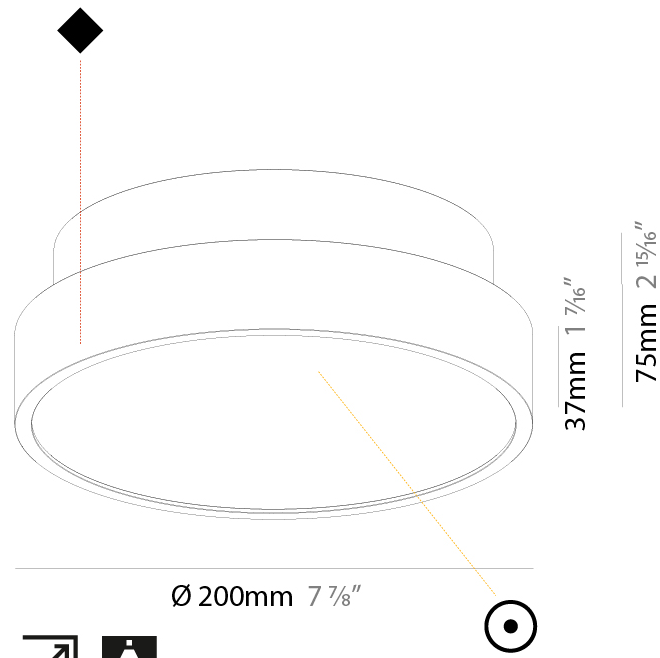

GENERAL

Series: Sign Diva
Subseries: Sign Diva
Partner: Prolicht
Division: Architectural
Installation: Surface
Product Type: Ceiling Surface
Mounting Location: Ceiling
Light Distribution: Direct

PHYSICAL

Shape: Round
Diameter (mm): 200
Diameter (in): 7 ⁷/₈
Height (mm): 75
Height (in): 2 ¹⁵/₁₆
Weight (kg): 1.122
Weight (lbs): 2.474
Diffuser: [PMMA - Opal/Micro-Prism/Sparkling Secret/Vintage Industrial with Shine Ring](#)
Fixture Finish: [SSR / BKV / CWI / CRY / HAB / UFT / ITA / RUA / FTG / MYG / LOD / PUS / FRO / FUP / KIA / POP / BLS / SPG / MEY / GOH / CHC / COM / ABZ / JAG / OBR / MOS / ROR](#)
Fixture Material: [PMMA / Extruded Aluminum / Steel](#)

ELECTRICAL

Lamp Type: LED (Zhaga Standard)
Input Wattage (W): 12.1
Total Output Wattage (W): 11
Dimming: [Tri-Mode (Non-Dimming and Phase Dimming (120Vac only) and 0-10V Dimming)](#)
Driver Included: Yes
Driver Location: Integrated
Driver Type: Constant Current - Universal
Driver Class: Class 2
Input Voltage (V): 120 - 277
Constant Current (MA): 350

LED

Color Temperature (°K): [3000 / 3500 / 4000](#)
Max. Delivered Lumen (lm): 1040 / 1058 / 1080
CRI: >90 CRI
Lamp Life (hrs): 50000

OPTICAL

RATINGS AND CERTIFICATIONS

Certified By: Certified for North American Standards
IP rating: IP20

PROJECT
TYPE
SPECIFIER
QUANTITY
DATE