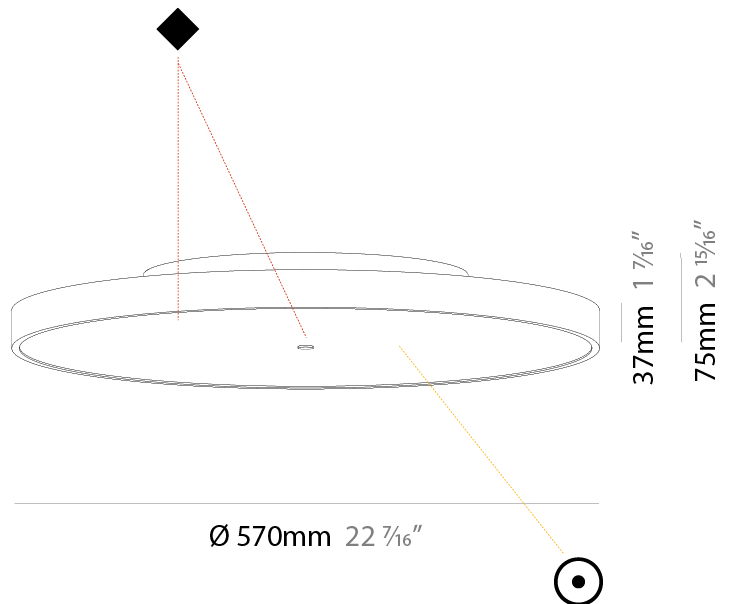

GENERAL

Series: Sign Diva
Subseries: Sign Diva
Partner: Prolicht
Division: Architectural
Installation: Surface
Product Type: Ceiling Surface
Mounting Location: Ceiling
Light Distribution: Direct

PHYSICAL

Shape: Round
Diameter (mm): 570
Diameter (in): 22 7/16
Height (mm): 75
Height (in): 2 15/16
Weight (kg): 7.072
Weight (lbs): 15.591
Diffuser: [PMMA - Opal/Micro-Prism/Sparkling Secret/Vintage Industrial with Shine Ring](#)
Fixture Finish: [SSR / BKV / CWI / CRY / HAB / UFT / ITA / RUA / FTG / MYG / LOD / PUS / FRO / FUP / KIA / POP / BLS / SPG / MEY / GOH / CHC / COM / ABZ / JAG / OBR / MOS / ROR](#)
Fixture Material: [PMMA / Extruded Aluminum / Steel](#)

ELECTRICAL

Lamp Type: LED (Zhaga Standard)
Input Wattage (W): 58.3
Total Output Wattage (W): 53
Dimming: [Tri-Mode (Non-Dimming and Phase Dimming (120Vac only) and 0-10V Dimming)](#)
Driver Included: Yes
Driver Location: Integrated
Driver Type: Constant Current - Universal
Driver Class: Class 2
Input Voltage (V): 120 - 277
Constant Current (MA): 350

LED

[Color Temperature (°K): 3000 / 3500 / 4000](#)
Max. Delivered Lumen (lm): 6120 / 6233 / 6360
CRI: >90 CRI
Lamp Life (hrs): 50000

OPTICAL

RATINGS AND CERTIFICATIONS

Certified By: Certified for North American Standards
IP rating: IP20