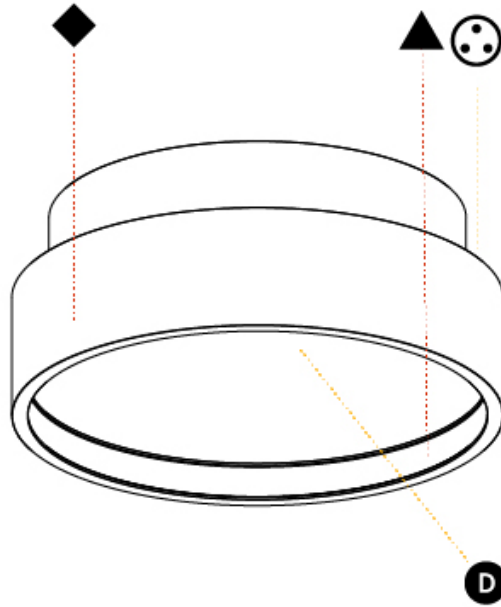

A3D085-

PROJECT	_____
TYPE	_____
SPECIFIER	_____
QUANTITY	_____
DATE	_____