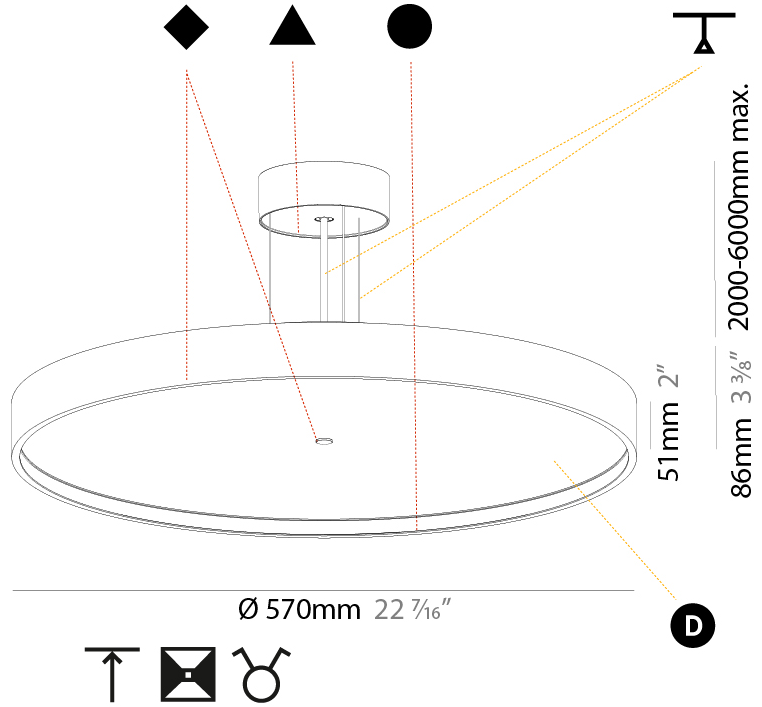

GENERAL

Series: Sign Diva
Subseries: Sign Diva Korona
Partner: Prolicht
Division: Architectural
Installation: Suspension
Product Type: Pendant
Mounting Location: Ceiling
Light Distribution: Direct / Indirect

PHYSICAL

Shape: Round
Diameter (mm): 570
Diameter (in): 22 7/16
Height (mm): 86
Height (in): 3 3/8
Weight (kg): 8.812
Weight (lbs): 19.43
Diffuser: PMMA - Opal / Micro-Prism / Sparkling Secret / Vintage Industrial
Fixture Finish: SSR / BKV / CWI / CRY / HAB / UFT / ITA / RUA / FTG / MYG / LOD / PUS / FRO / FUP / KIA / POP / BLS / SPG / MEY / GOH / CHC / COM / ABZ / JAG / OBR / MOS / ROR
Fixture Material: PMMA / Extruded Aluminum / Steel
Cable Details: 2000mm/78 3/4" or 6000mm/236 1/4" Transparent Cable

ELECTRICAL

Lamp Type: LED (Zhaga Standard)
Input Wattage (W): 67
Total Output Wattage (W): 60.9
Dimming: Tri-Mode (Non-Dimming and Phase Dimming (120Vac only) and 0-10V Dimming)
Driver Included: Yes
Driver Location: Integrated
Driver Type: Constant Current - Universal
Driver Class: Class 2
Input Voltage (V): 120 - 277
Constant Current (MA): 350

LED

Color Temperature (°K): 2700 / 3000 / 3500 / 4000
Max. Delivered Lumen (lm): 6632 / 6728 / 6812 / 6951
Nominal Lumen (lm): 9097 / 9229 / 9344 / 9535
CRI: >90 CRI
Lamp Life (hrs): 50000

OPTICAL

RATINGS AND CERTIFICATIONS

Certified By: Certified for North American Standards
IP rating: IP20