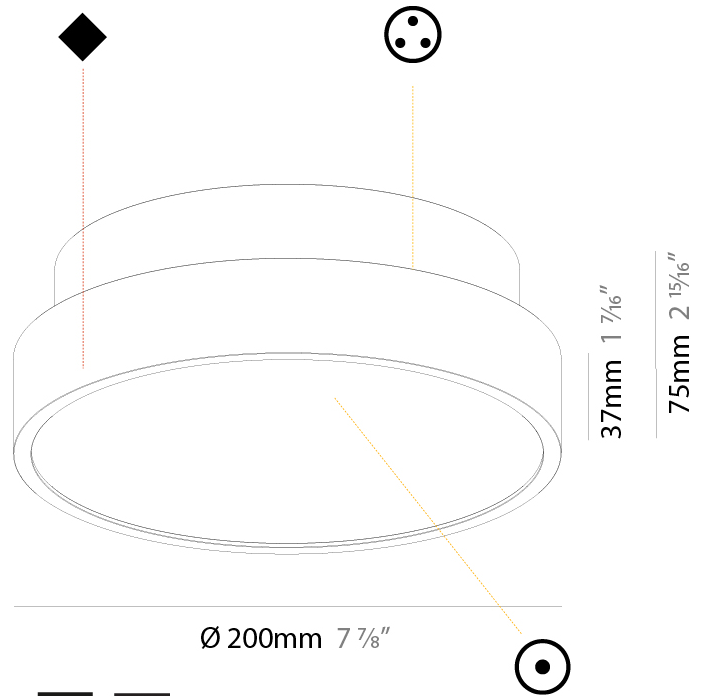

GENERAL

Series: Sign Diva
Subseries: Sign Diva
Partner: Prolicht
Division: Architectural
Installation: Surface
Product Type: Ceiling Surface
Mounting Location: Ceiling
Light Distribution: Direct / Indirect

PHYSICAL

Shape: Round
Diameter (mm): 200
Diameter (in): 7 7/8
Height (mm): 75
Height (in): 2 15/16
Weight (kg): 1.12
Weight (lbs): 2.469

Diffuser: Direct - PMMA - Opal/Micro-Prism/Sparkling Secret/Vintage Industrial with Shine Ring / Indirect - White/Yellow/Orange/Red/Blue/Green

Fixture Finish: SSR / BKV / CWI / CRY / HAB / UFT / ITA / RUA / FTG / MYG / LOD / PUS / FRO / FUP / KIA / POP / BLS / SPG / MEY / GOH / CHC / COM / ABZ / JAG / OBR / MOS / ROR

Fixture Material: PMMA / Extruded Aluminum / Steel

ELECTRICAL

Lamp Type: LED (Zhaga Standard)
Input Wattage (W): 12.1
Total Output Wattage (W): 11
Dimming: Tri-Mode (Non-Dimming and Phase Dimming (120Vac only) and 0-10V Dimming)
Driver Included: Yes
Driver Location: Integrated
Driver Type: Constant Current - Universal
Driver Class: Class 2
Input Voltage (V): 120 - 277
Constant Current (MA): 350

LED

Color Temperature (°K): 3000 / 3500 / 4000
Max. Delivered Lumen (lm): 1100 / 1117 / 1140
CRI: >90 CRI
Lamp Life (hrs): 50000

OPTICAL

RATINGS AND CERTIFICATIONS

Certified By: Certified for North American Standards
IP rating: IP20